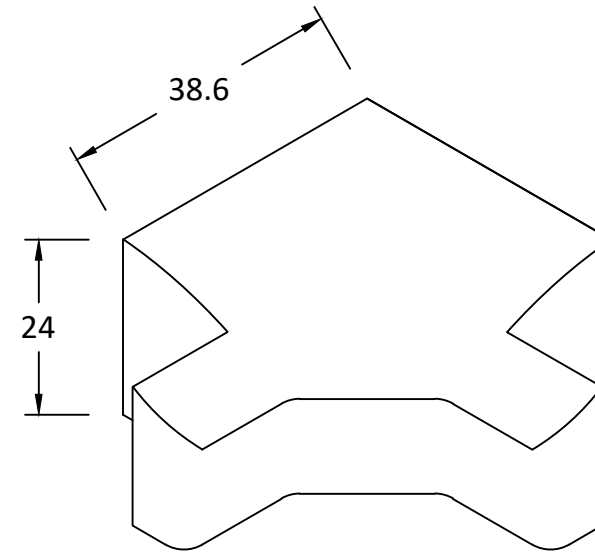

Axiom product code: AGFICCC

53.6mm x 53.6mm x 24mm  
thick shaped cast cap corner  
cap for the AFGIC post.

**Project:** Axiom product drawing  
**Client:** Axiom Group Pty Ltd  
**Title:** Axiom semi frameless balustrade suite.  
 Specification of Axiom product code: AFGICCC, cast cap for the AFGIC post.

**Scale:** 1:1 @ A3  
**Paper size:** A3  
 Unless otherwise stated all dimensions are in MM.

**Drawing N°:** APD6-20  
**Drawn by:** C R Richardson  
**Date:** 7/7/16

**Checked by:** HM  
**Revision:**